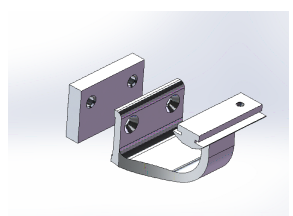

Wall return +
10mm wall return spacer

Bracket +
10mm shim

IND.	COMMENTAIRES	NAME	DATE
01	CREATION	JTN	06/09/2016

MATERIAL:

POIDS: gr

TITLE:

Escort assembly 50mm spacing

DWG NO. A4